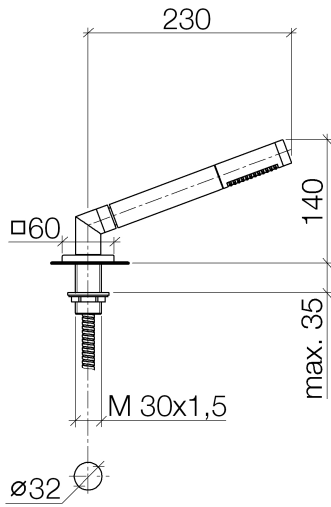

27 702 980

Fits: IMO, MEM, CL.1, CYO

- COMPACT RAIN, max. flow rate 6.8 l/min (at 3 bar)
- with anti-scale system
- rosette 60 x 60 mm
- hole diameter 32 mm
- metal shower hose 2250mm with integrated anti-twist protection

Two-piece design allows hose to later be changed without dismantling the fitting.

Intrinsic protection against back flow.

	Platinum	27 702 980-08
	Chrome	27 702 980-00
	Brushed Platinum	27 702 980-06
	Dark Chrome	27 702 980-19
	Brushed Light Gold	27 702 980-27
	Brushed Durabronze (23kt Gold)	27 702 980-28
	Matte Black	27 702 980-33
	Brushed Champagne (22kt Gold)	27 702 980-46
	Champagne (22kt Gold)	27 702 980-47
	Brushed Chrome	27 702 980-93
	Brushed Dark Platinum	27 702 980-99

27 702 980

Flow rate chart

Certificates

IAPMO_4976 (5). Belgaqua_21-383- WRAS_2209005.
27_8.

27 702 980

Parts for other finishes can be found here: Chrome

Spare parts list

No.	Item Number	Name	Quantity used	Delivery time
1	90 12 11 140 30-08	shower	1	40
2	04 24 04 287 00-08	nipple	1	40
3	90 14 20 002 00 90	seal	1	2
4	28 322 970-00	Metal shower hose 1/2" x 3/8" x 1750 mm - Chrome	1	2
5	90 18 40 085 00 90	sleeve	1	2
6	09 27 68 003-08	rosette	1	40
7	09 30 01 090-07	sleeve	1	30
8	04 23 10 032 46 90	fixing set	1	2
9	09 30 11 060 90	disc	1	2
10	12 505 970 90	High pressure hose 1/2" x 3/8" x 500 mm -	1	2
11	90 24 03 168 00 90	nipple	1	2
12	04 24 04 187 00-08	nipple	1	40